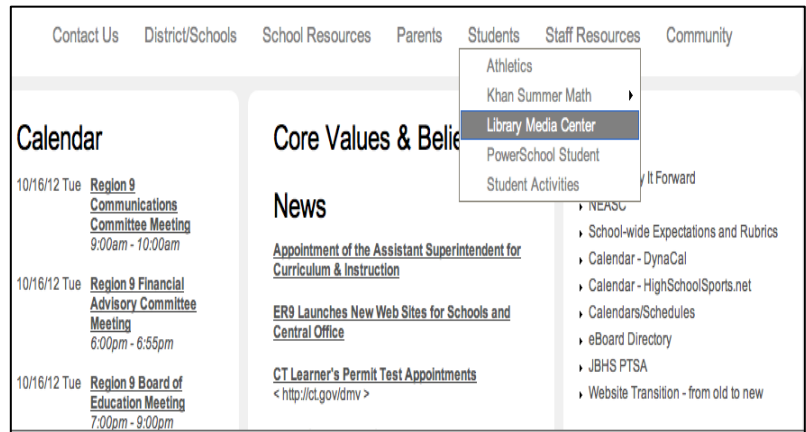

HOW TO FIND THE JBHS DATABASES

Go to the Barlow Edline page

Go to students and select LMC

Go to online research databases

Select individual online databases

All of our databases have the same user name and password